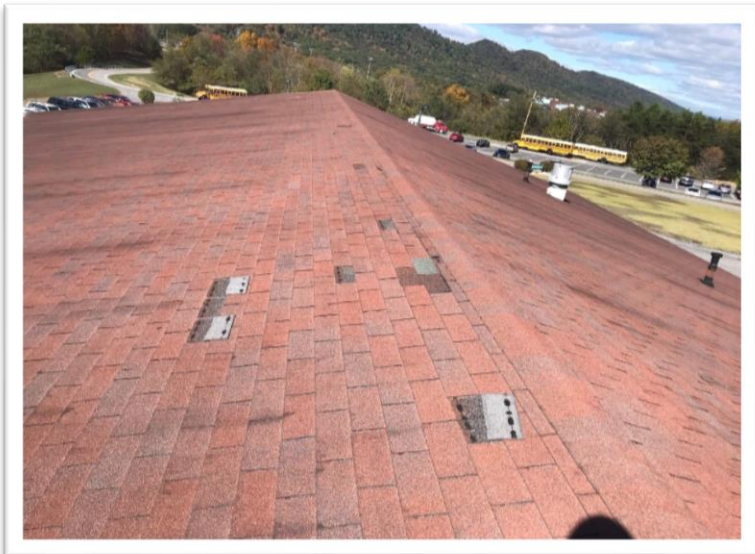

MINERAL COUNTY – NEW ROOFING AND HVAC REPLACEMENT AT KEYSER AND FRANKFORT MS

Overview of the Frankfort Middle School facility and roofing area.

Bus loop/ parent drop of area and front entry view of Keyser Middle School

Typical roof area at Frankfort MS showing shingles that are failing in many locations around the facility.

Typical roof top unit and example of ponding water on the roof of Keyser Middle School