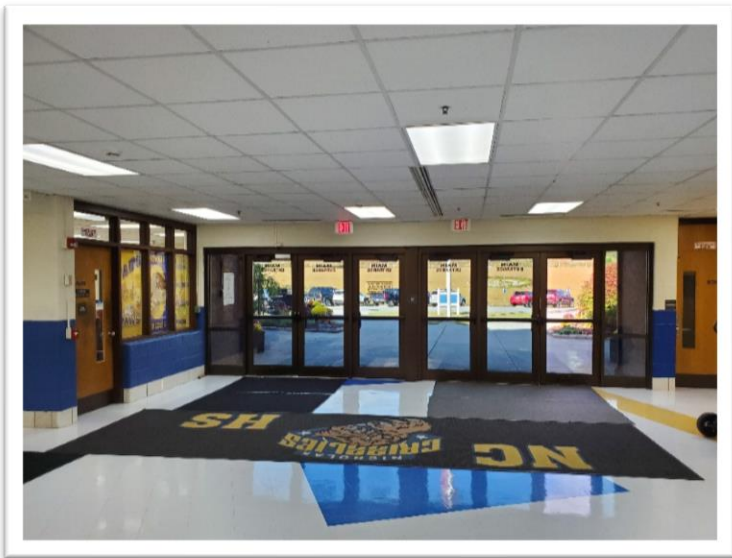

School Building Authority of West Virginia  
NICHOLAS COUNTY – SAFE SCHOOL ENTRANCES AT 4 SCHOOLS

The entrance at Nicholas County HS has only one set of doors and opens directly into the cafeteria/commons area.

The entrance to Birch River ES has only one set of doors and opens to the main hallway of the facility.

Panther Creek ES does have a set of double storefront doors and is located adjacent to the office.

Zela ES entrance only has one set of storefront doors and you must travel past the main hallway to the office on the right of the photo.