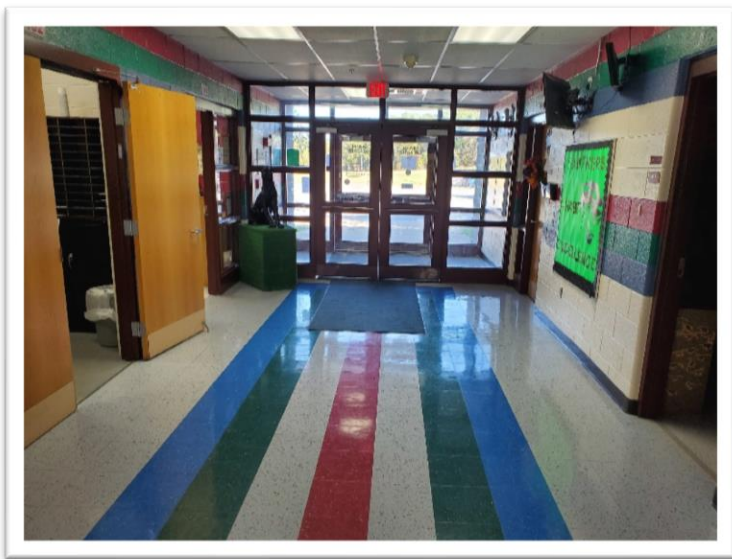

School Building Authority of West Virginia  
NICHOLAS COUNTY – SAFE SCHOOL ENTRANCES AT 4 SCHOOLS

The entrance at Nicholas County HS has only one set of doors and opens directly into the cafeteria/commons area.

The entrance to Birch River ES has only one set of doors and opens to the main hallway of the facility.

Panther Creek ES does have a set of double storefront doors and is located adjacent to the office.

Zela ES entrance only has one set of storefront doors and you must travel past the main hallway to the office on the right of the photo.