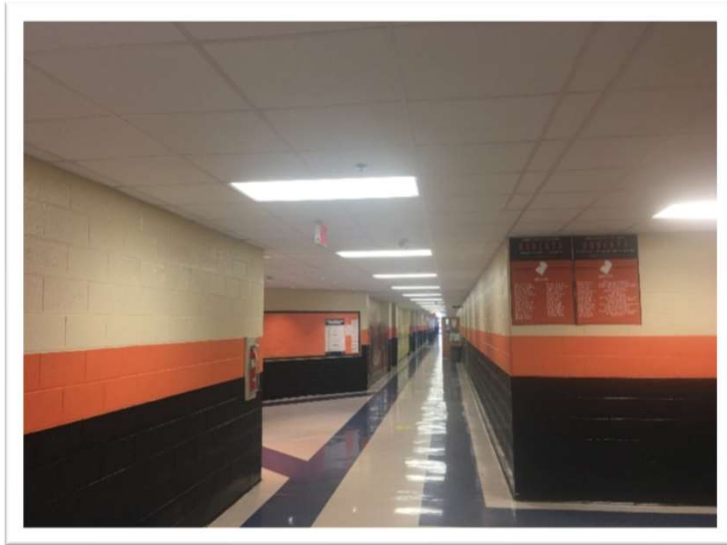

School Building Authority of West Virginia
SUMMERS COUNTY – SUMMERS COUNTY HIGH SCHOOL ADDITION AND RENOVATIONS

The existing Summers County High School classroom wing where the relocated Middle School students are housed..

The existing SCHS cafeteria area where all students gather for lunch.

Proposed location of the new kitchen/cafeteria. Middle school student will be provided lunch separate from HS students.

The proposed location of the addition of the new admin wing, additional classroom wing and a new MS gymnasium.