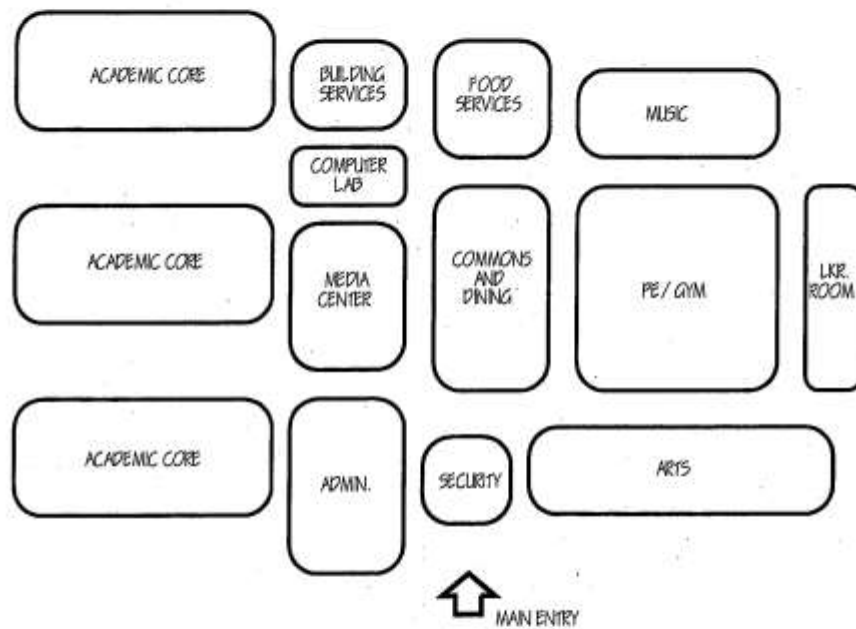

**SECTION V****Quality and Performance Standards**

- I. Conceptual Proto-Typical Site Relationships
- II. Elementary Proto-Typical Spatial Relationships
- III. Middle School Proto-Typical Spatial Relationships
- IV. High School Proto-Typical Spatial Relationships
- V. Proto-Typical Early Childhood Classroom
- VI. Proto-Typical Elementary School Classroom
- VII. Proto-Typical Middle and High School Classroom
- VIII. Proto-Typical Science Classroom
- IX. Proto-Typical Middle School Science Lab
- X. Proto-Typical High School Science Lab
- XI. Proto-Typical Technology Equipment Rooms

CONCEPTUAL PROTO-TYPICAL SITE RELATIONSHIPS

ELEMENTARY PROTO-TYPICAL SPATIAL RELATIONSHIPS

MIDDLE SCHOOL PROTO-TYPICAL SPATIAL RELATIONSHIPS

HIGH SCHOOL PROTO-TYPICAL SPATIAL RELATIONSHIPS

## LEGEND

1. LOCKER CUBICAL
2. MOBILE INSTRUCTOR'S DESK & CHAIR
3. INSTRUCTOR'S WORK UNIT
4. HORIZONTAL FILE CABINET
5. MOBILE STUDENT DESK & CHAIR
6. ROUND TABLE & CHAIR
7. LOUNGE SEATING
8. MOBILE BOOK SHELVING UNIT
9. 12' WORK COUNTER/CABINET
10. 4' SINK/COUNTER
11. 30 x 84 STORAGE CABINET
12. COMPUTER DESK & CHAIR
13. MOBILE TACK / CHALK BOARD
14. 12' MARKER BOARD
15. PROJECTION SCREEN
16. LCD PROJECTOR
17. WALL CABINETS
18. 4' TACK BOARD
19. 8' TACK BOARD
20. TV MONITOR
21. 30x84 WARDROBE

## LEGEND

1. DEMO TABLE w/ SINK
2. MOBILE INSTRUCTOR'S DESK & CHAIR
3. MOBILE INSTRUCTOR'S WORK UNIT
4. HORIZONTAL FILE CABINET
5. 30 x 84 WARDROBE
6. 30 x 84 TALL STORAGE CABINET
7. 10' COUNTER w/ SINK
8. 72" PROJECTION SCREEN
9. WHITE BOARD
10. SLIDING MARKER BOARD
11. LCD PROJECTOR
12. 12' TACK BOARD
13. MOBILE 2-STUDENT DESK & CHAIR