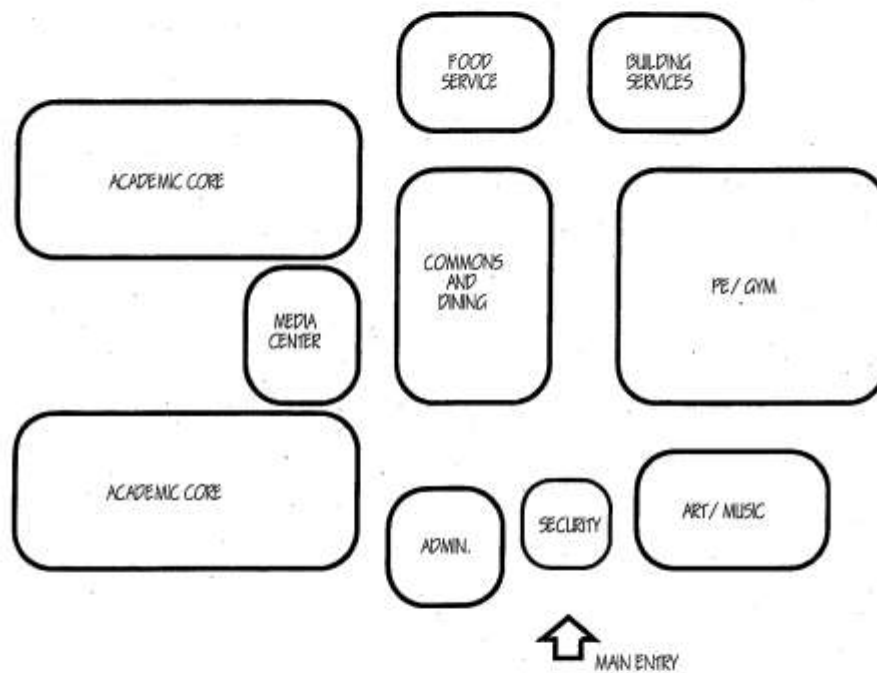

**SECTION V****Quality and Performance Standards**

- I. Conceptual Proto-Typical Site Relationships
- II. Elementary Proto-Typical Spatial Relationships
- III. Middle School Proto-Typical Spatial Relationships
- IV. High School Proto-Typical Spatial Relationships
- V. Proto-Typical Early Childhood Classroom
- VI. Proto-Typical Elementary School Classroom
- VII. Proto-Typical Middle and High School Classroom
- VIII. Proto-Typical Science Classroom
- IX. Proto-Typical Middle School Science Lab
- X. Proto-Typical High School Science Lab
- XI. Proto-Typical Technology Equipment Rooms

CONCEPTUAL PROTO-TYPICAL SITE RELATIONSHIPS

ELEMENTARY PROTO-TYPICAL SPATIAL RELATIONSHIPS

MIDDLE SCHOOL PROTO-TYPICAL SPATIAL RELATIONSHIPS

HIGH SCHOOL PROTO-TYPICAL SPATIAL RELATIONSHIPS

## LEGEND

1. LOCKER CUBICAL
2. MOBILE INSTRUCTOR'S DESK & CHAIR
3. INSTRUCTOR'S WORK UNIT
4. HORIZONTAL FILE CABINET
5. MOBILE STUDENT DESK & CHAIR
6. ROUND TABLE & CHAIR
7. LOUNGE SEATING
8. MOBILE BOOK SHELVING UNIT
9. 12' WORK COUNTER/CABINET
10. 4' SINK/COUNTER
11. 30 x 84 STORAGE CABINET
12. COMPUTER DESK & CHAIR
13. MOBILE TACK / CHALK BOARD
14. 12' MARKER BOARD
15. PROJECTION SCREEN
16. LCD PROJECTOR
17. WALL CABINETS
18. 4' TACK BOARD
19. 8' TACK BOARD
20. TV MONITOR
21. 30x84 WARDROBE

## LEGEND

1. DEMO TABLE w/ SINK
2. MOBILE INSTRUCTOR'S DESK & CHAIR
3. MOBILE INSTRUCTOR'S WORK UNIT
4. HORIZONTAL FILE CABINET
5. 30 x 84 WARDROBE
6. 30 x 84 TALL STORAGE CABINET
7. 10' COUNTER w/ SINK
8. 72" PROJECTION SCREEN
9. WHITE BOARD
10. SLIDING MARKER BOARD
11. LCD PROJECTOR
12. 12' TACK BOARD
13. MOBILE 2-STUDENT DESK & CHAIR