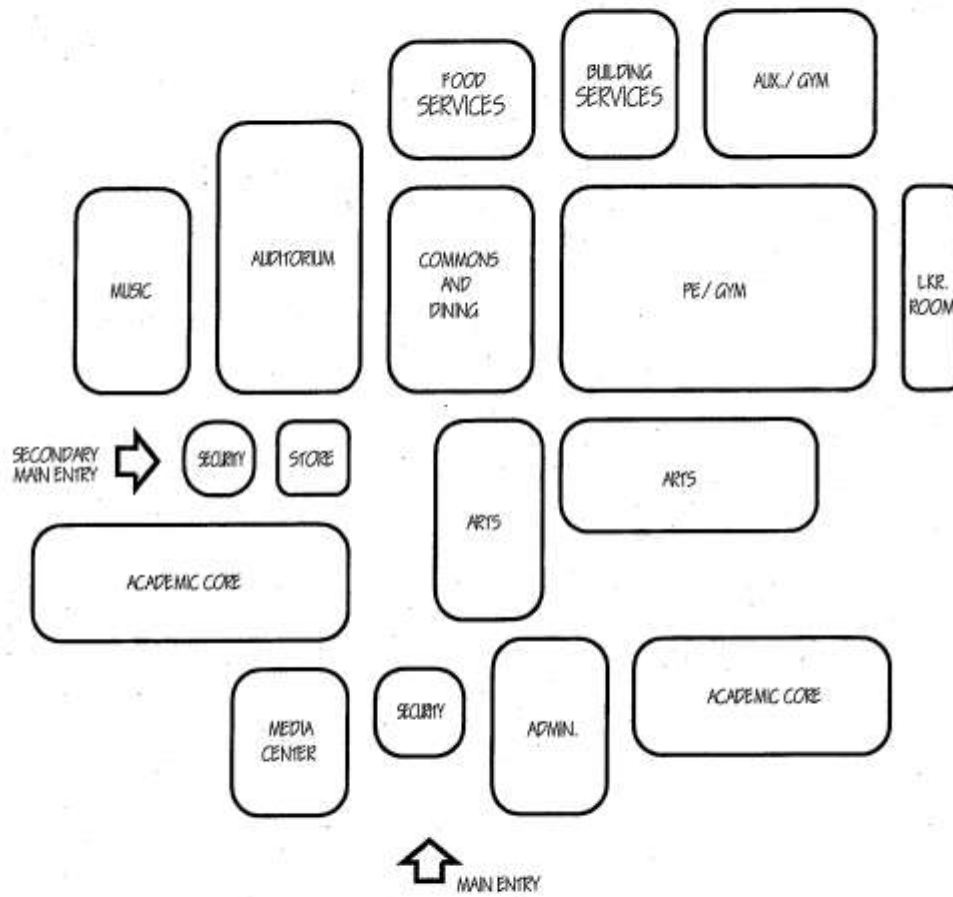

HIGH SCHOOL PROTO-TYPICAL SPATIAL RELATIONSHIPS