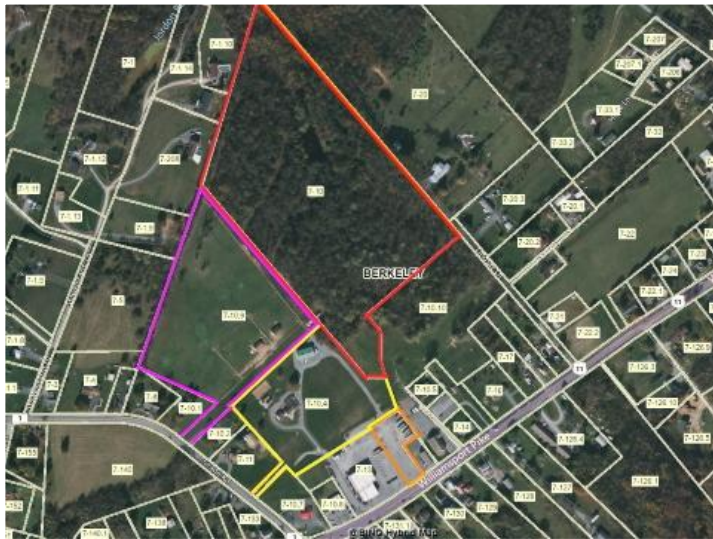

BERKELEY COUNTY—MOUNTAIN RIDGE PRIMARY & FALLING WATER AREA PRIMARY/ INTERMEDIATE

The 180 + acres are owned by BOE. The campus already houses Mountain Ridge Middle and Intermediate.

Marlow Elementary students will move to Mountain Ridge. Old building to become future PreK school.

Three properties that make up 38 acres of horse farm and access roads at Falling Water Site.

Current Inwood Primary to be demolished and new (PreK only) facility to be built on site.